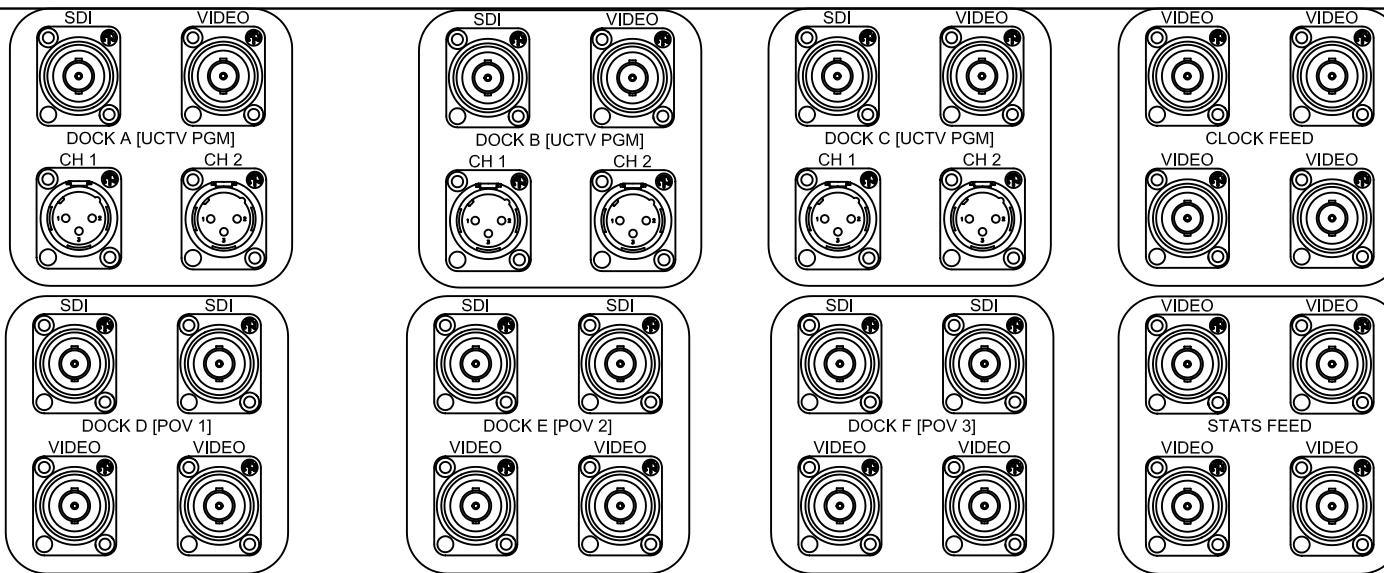

STANDING EYE LEVEL

SEATED EYE LEVEL

DESK HEIGHT

UNITED CENTER SCOREBORD NETWORK ASSIGNMENTS

IP ADDRESS	SUBNET	NAME
209.100.105.180	255.255.255.0	ENGA
209.100.105.181	255.255.255.0	ENGB
209.100.105.182	255.255.255.0	DEKO
209.100.105.183	255.255.255.0	SS
209.100.105.184	255.255.255.0	VR300
209.100.105.185	255.255.255.0	MATRIXA
209.100.105.186	255.255.255.0	MATRIXB
209.100.105.187	255.255.255.0	MATRIXC
209.100.105.188	255.255.255.0	MATRIXD
209.100.105.189	255.255.255.0	SERVER
209.100.105.189	255.255.255.0	GRAPHICA
209.100.105.190	255.255.255.0	GRAPHICB
	255.255.255.0	GRAPHICC
	255.255.255.0	GRAPHICD
	255.255.255.0	LEDU1
	255.255.255.0	LEDU2
	255.255.255.0	LEDU3
	255.255.255.0	LEDU4
	255.255.255.0	LEDL1
	255.255.255.0	LEDL2
	255.255.255.0	LEDL3
	255.255.255.0	LEDL4
	255.255.255.0	HPLASER
	255.255.255.0	EPSONCOLOR

ROUTER/GATEWAY 209.100.105.15

SERVER ADDRESS

209.100.85.9

209.100.85.10

209.100.85.13

DOMAIN: UCTECH.COM

SCOREBOARD CONTROL ROOM FEEDS

FEEDS FROM TRUCK TO SCOREBOARD / COACHING CONTROL ROOMS