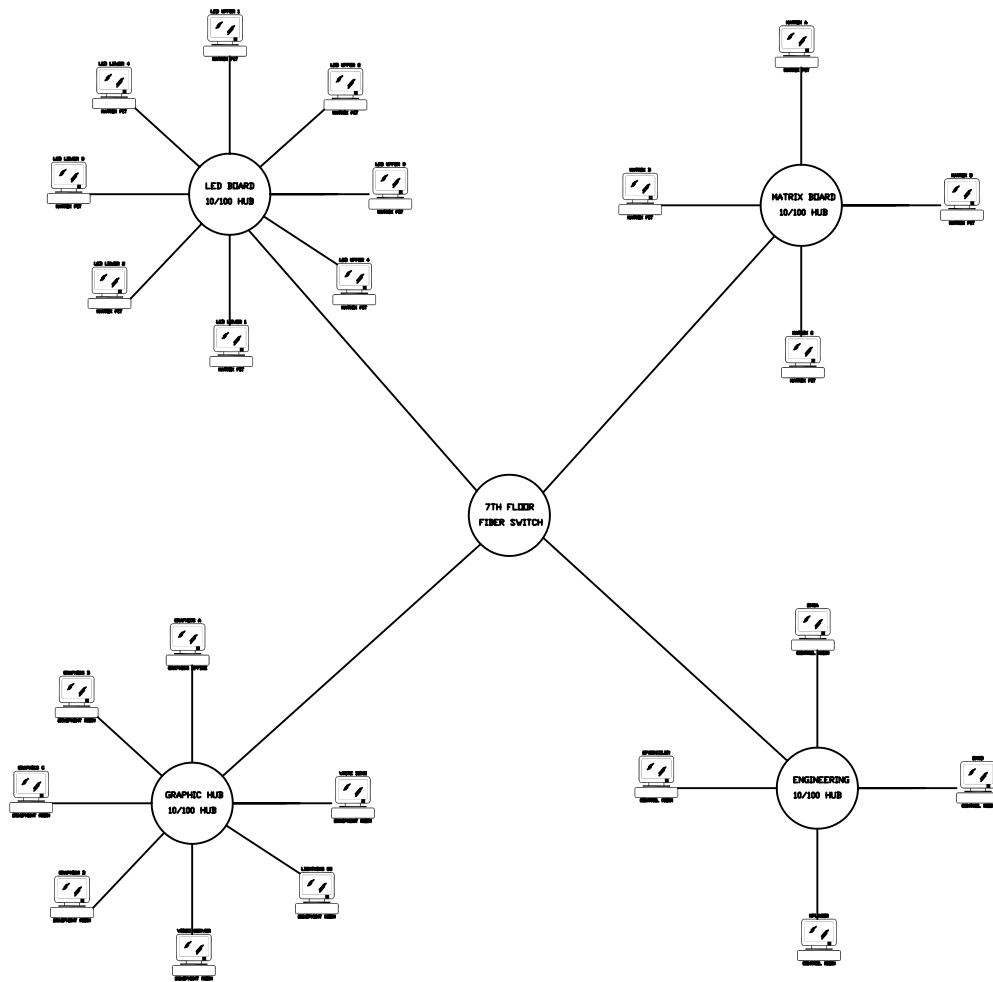

General Notes

Preliminary Floor Plan Layout

No.	Revision/Issue	Date

Person Name and Address

MARK JACOBSON, CBTE, CBNT
 STREAMWOOD, ILLINOIS
 (830) 497-0359

Project Name and Address

Petty High School
 Television Studio
 4135 California Avenue
 Chicago, Illinois 60632

STANDING EYE LEVEL

SEATED EYE LEVEL

DESK HEIGHT

UNITED CENTER SCOREBORD NETWORK ASSIGNMENTS

IP ADDRESS	SUBNET	NAME
209.100.105.180	255.255.255.0	ENGA
209.100.105.181	255.255.255.0	ENGB
209.100.105.182	255.255.255.0	DEKO
209.100.105.183	255.255.255.0	SS
209.100.105.184	255.255.255.0	VR300
209.100.105.185	255.255.255.0	MATRIXA
209.100.105.186	255.255.255.0	MATRIXB
209.100.105.187	255.255.255.0	MATRIXC
209.100.105.188	255.255.255.0	MATRIXD
209.100.105.189	255.255.255.0	SERVER
209.100.105.189	255.255.255.0	GRAPHICA
209.100.105.190	255.255.255.0	GRAPHICB
	255.255.255.0	GRAPHICC
	255.255.255.0	GRAPHICD
	255.255.255.0	LEDU1
	255.255.255.0	LEDU2
	255.255.255.0	LEDU3
	255.255.255.0	LEDU4
	255.255.255.0	LEDL1
	255.255.255.0	LEDL2
	255.255.255.0	LEDL3
	255.255.255.0	LEDL4
	255.255.255.0	HPLASER
	255.255.255.0	EPSONCOLOR

ROUTER/GATEWAY 209.100.105.15

SERVER ADDRESS

209.100.85.9

209.100.85.10

209.100.85.13

DOMAIN: UCTECH.COM

SCOREBOARD CONTROL ROOM FEEDS

FEEDS FROM TRUCK TO SCOREBOARD / COACHING CONTROL ROOMS