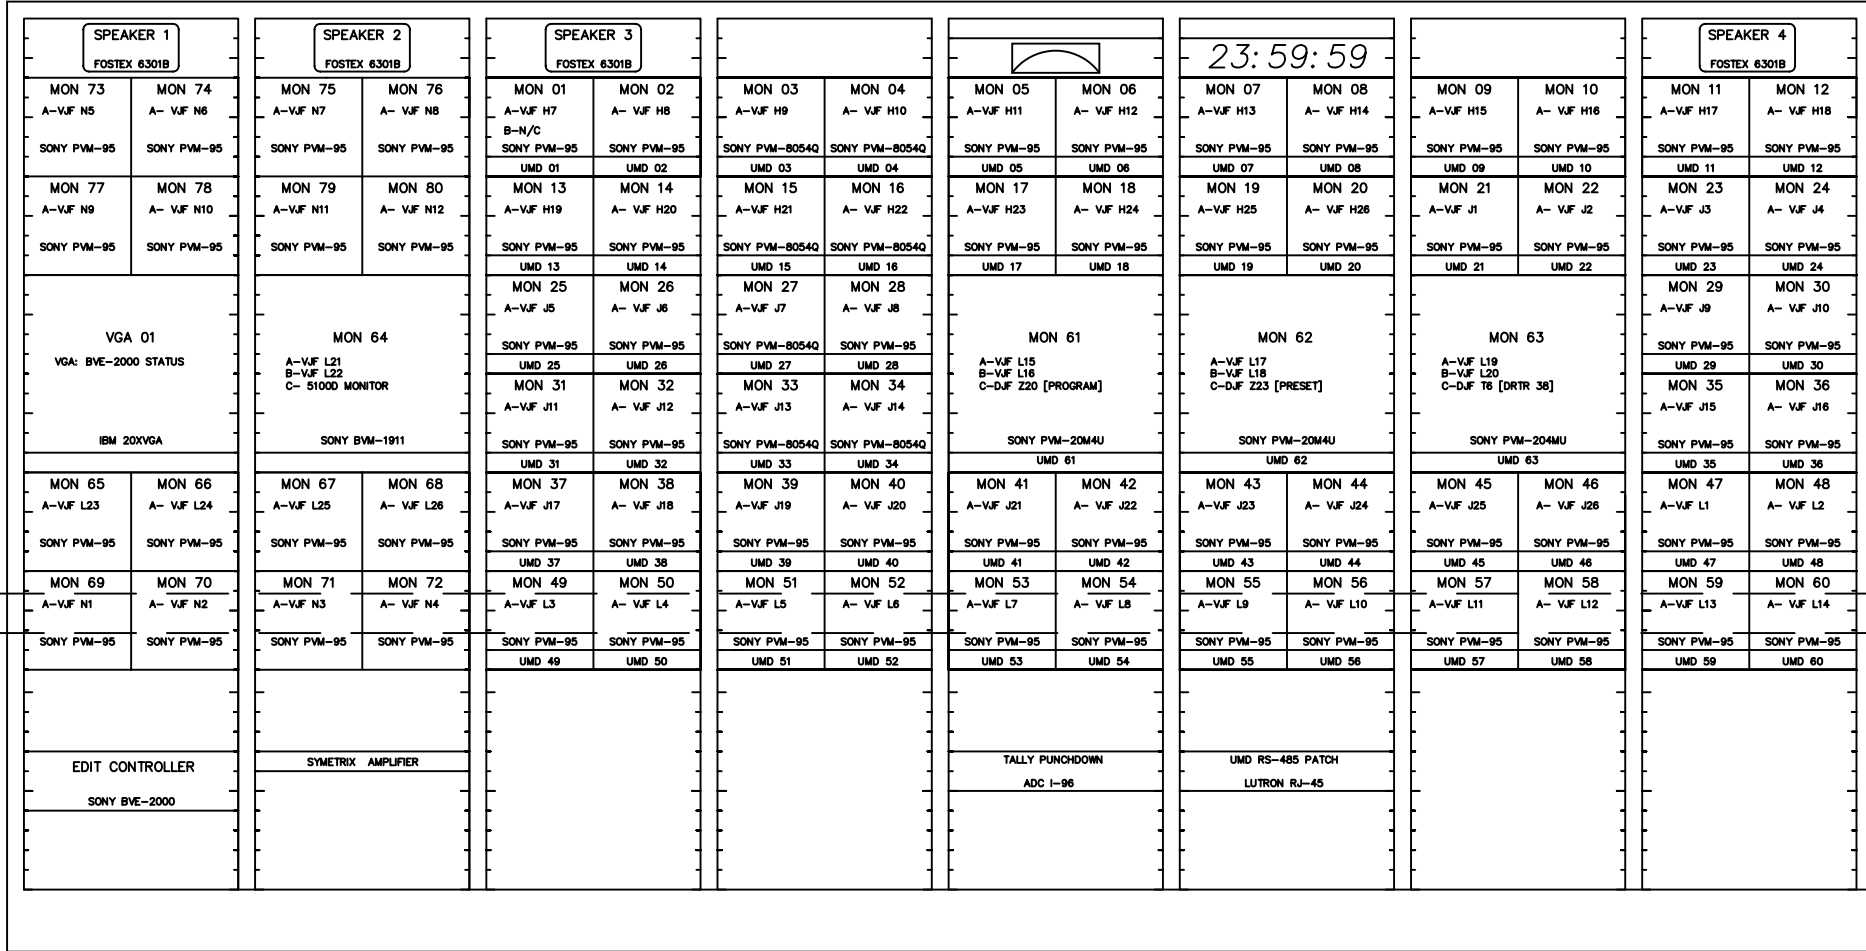

STANDING EYE LEVEL

SEATED EYE LEVEL

DESK HEIGHT

UNITED CENTER SCOREBORD NETWORK ASSIGNMENTS

IP ADDRESS	SUBNET	NAME
209.100.105.180	255.255.255.0	ENGA
209.100.105.181	255.255.255.0	ENGB
209.100.105.182	255.255.255.0	DEKO
209.100.105.183	255.255.255.0	SS
209.100.105.184	255.255.255.0	VR300
209.100.105.185	255.255.255.0	MATRIXA
209.100.105.186	255.255.255.0	MATRIXB
209.100.105.187	255.255.255.0	MATRIXC
209.100.105.188	255.255.255.0	MATRIXD
209.100.105.189	255.255.255.0	SERVER
209.100.105.189	255.255.255.0	GRAPHICA
209.100.105.190	255.255.255.0	GRAPHICB
	255.255.255.0	GRAPHICC
	255.255.255.0	GRAPHICD
	255.255.255.0	LEDU1
	255.255.255.0	LEDU2
	255.255.255.0	LEDU3
	255.255.255.0	LEDU4
	255.255.255.0	LEDL1
	255.255.255.0	LEDL2
	255.255.255.0	LEDL3
	255.255.255.0	LEDL4
	255.255.255.0	HPLASER
	255.255.255.0	EPSONCOLOR

ROUTER/GATEWAY 209.100.105.15

SERVER ADDRESS

209.100.85.9

209.100.85.10

209.100.85.13

DOMAIN: UCTECH.COM

SCOREBOARD CONTROL ROOM FEEDS

FEEDS FROM TRUCK TO SCOREBOARD / COACHING CONTROL ROOMS