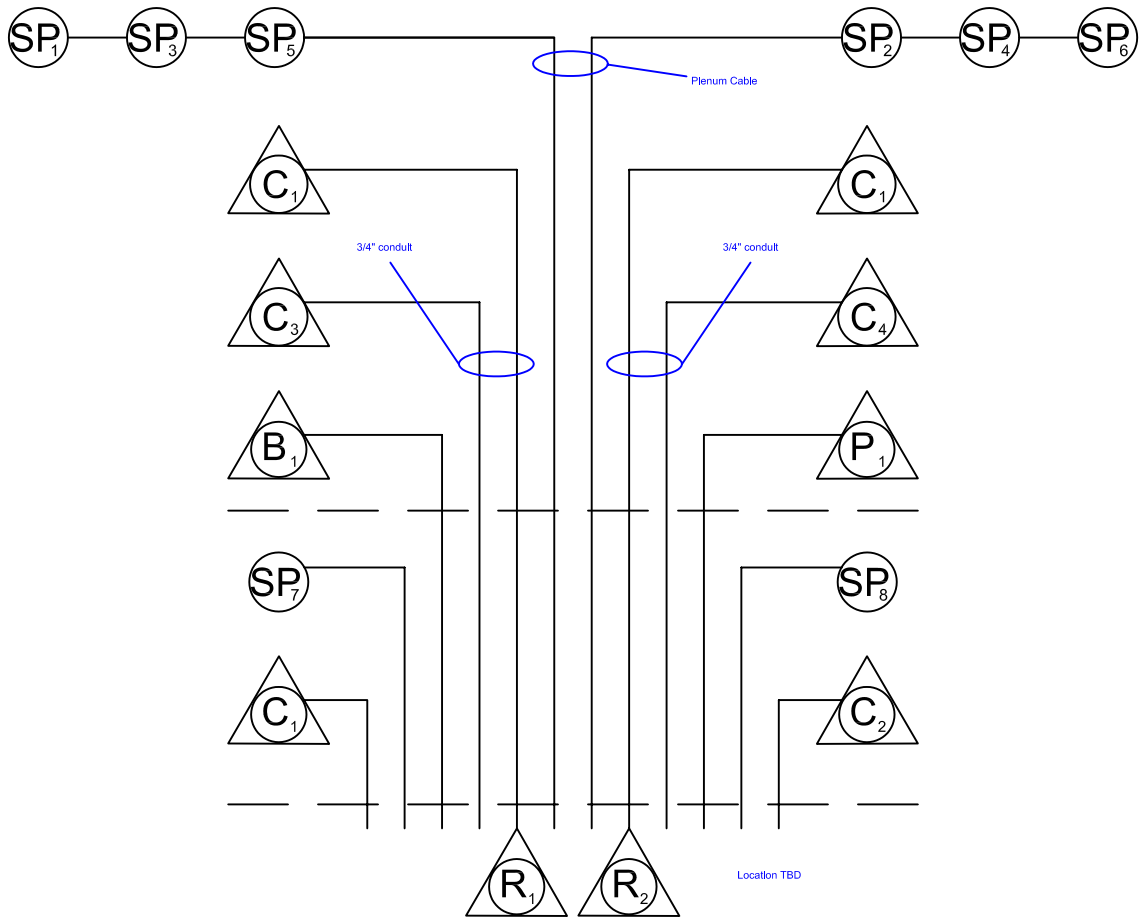

General Notes

Preliminary Floor Plan Layout

No.	Revision/Issue	Date

Person Name and Address

MARK JACOBSON, CBTE, CBNT
 STREAMWOOD, ILLINOIS
 (830) 497-0359

Project Name and Address

Petty High School
 Television Studio
 4135 California Avenue
 Chicago, Illinois 60632

Project	Sheet
Control Room Floorplan	1 of 1
Date	2/15/2002
Scale	Not To Scale

General Notes
Cable Riser Diagram

No.	Revision/Issue	Date

Prep Name and Address
MARK JACOBSON, CBTE, CBNT
STREAMWOOD, IL 60107
(830) 497-0359

ROUTER/GATEWAY 209.100.105.15

SERVER ADDRESS

209.100.85.9

209.100.85.10

209.100.85.13

DOMAIN: UCTECH.COM

SCOREBOARD CONTROL ROOM FEEDS

FEEDS FROM TRUCK TO SCOREBOARD / COACHING CONTROL ROOMS