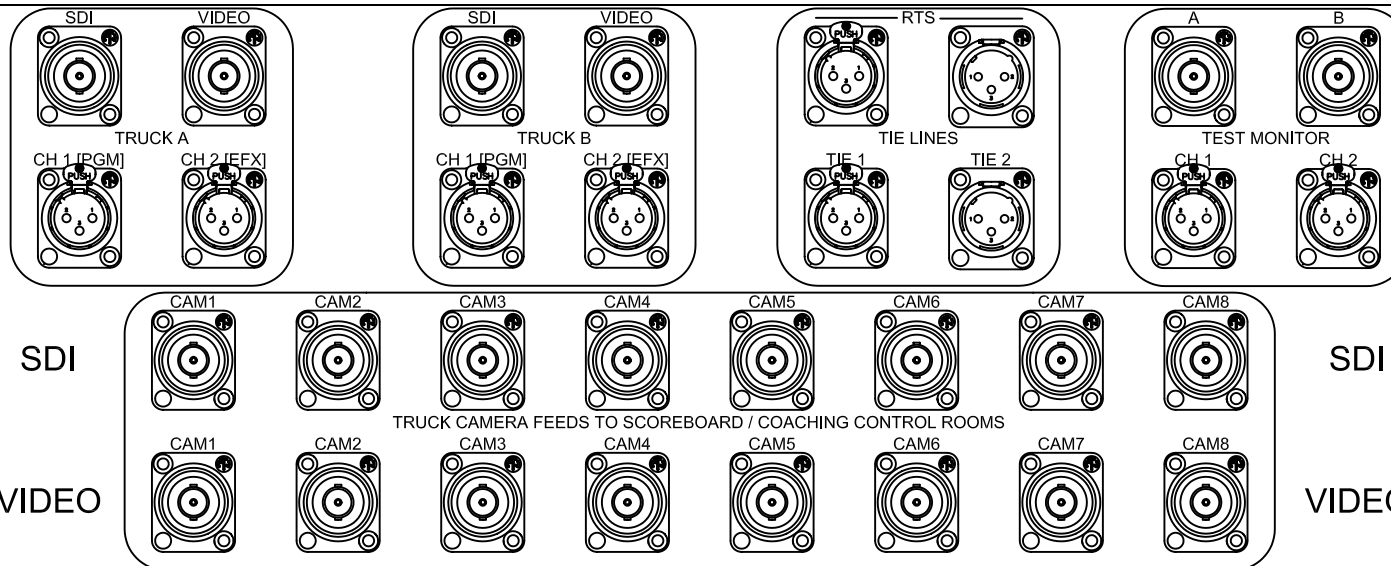

STANDING EYE LEVEL

SEATED EYE LEVEL

DESK HEIGHT

UNITED CENTER SCOREBORD NETWORK ASSIGNMENTS

IP ADDRESS	SUBNET	NAME
209.100.105.180	255.255.255.0	ENGA
209.100.105.181	255.255.255.0	ENGB
209.100.105.182	255.255.255.0	DEKO
209.100.105.183	255.255.255.0	SS
209.100.105.184	255.255.255.0	VR300
209.100.105.185	255.255.255.0	MATRIXA
209.100.105.186	255.255.255.0	MATRIXB
209.100.105.187	255.255.255.0	MATRIXC
209.100.105.188	255.255.255.0	MATRIXD
209.100.105.189	255.255.255.0	SERVER
209.100.105.189	255.255.255.0	GRAPHICA
209.100.105.190	255.255.255.0	GRAPHICB
	255.255.255.0	GRAPHICC
	255.255.255.0	GRAPHICD
	255.255.255.0	LEDU1
	255.255.255.0	LEDU2
	255.255.255.0	LEDU3
	255.255.255.0	LEDU4
	255.255.255.0	LEDL1
	255.255.255.0	LEDL2
	255.255.255.0	LEDL3
	255.255.255.0	LEDL4
	255.255.255.0	HPLASER
	255.255.255.0	EPSONCOLOR

ROUTER/GATEWAY 209.100.105.15

SERVER ADDRESS

209.100.85.9

209.100.85.10

209.100.85.13

DOMAIN: UCTECH.COM

SCOREBOARD CONTROL ROOM FEEDS

FEEDS FROM TRUCK TO SCOREBOARD / COACHING CONTROL ROOMS